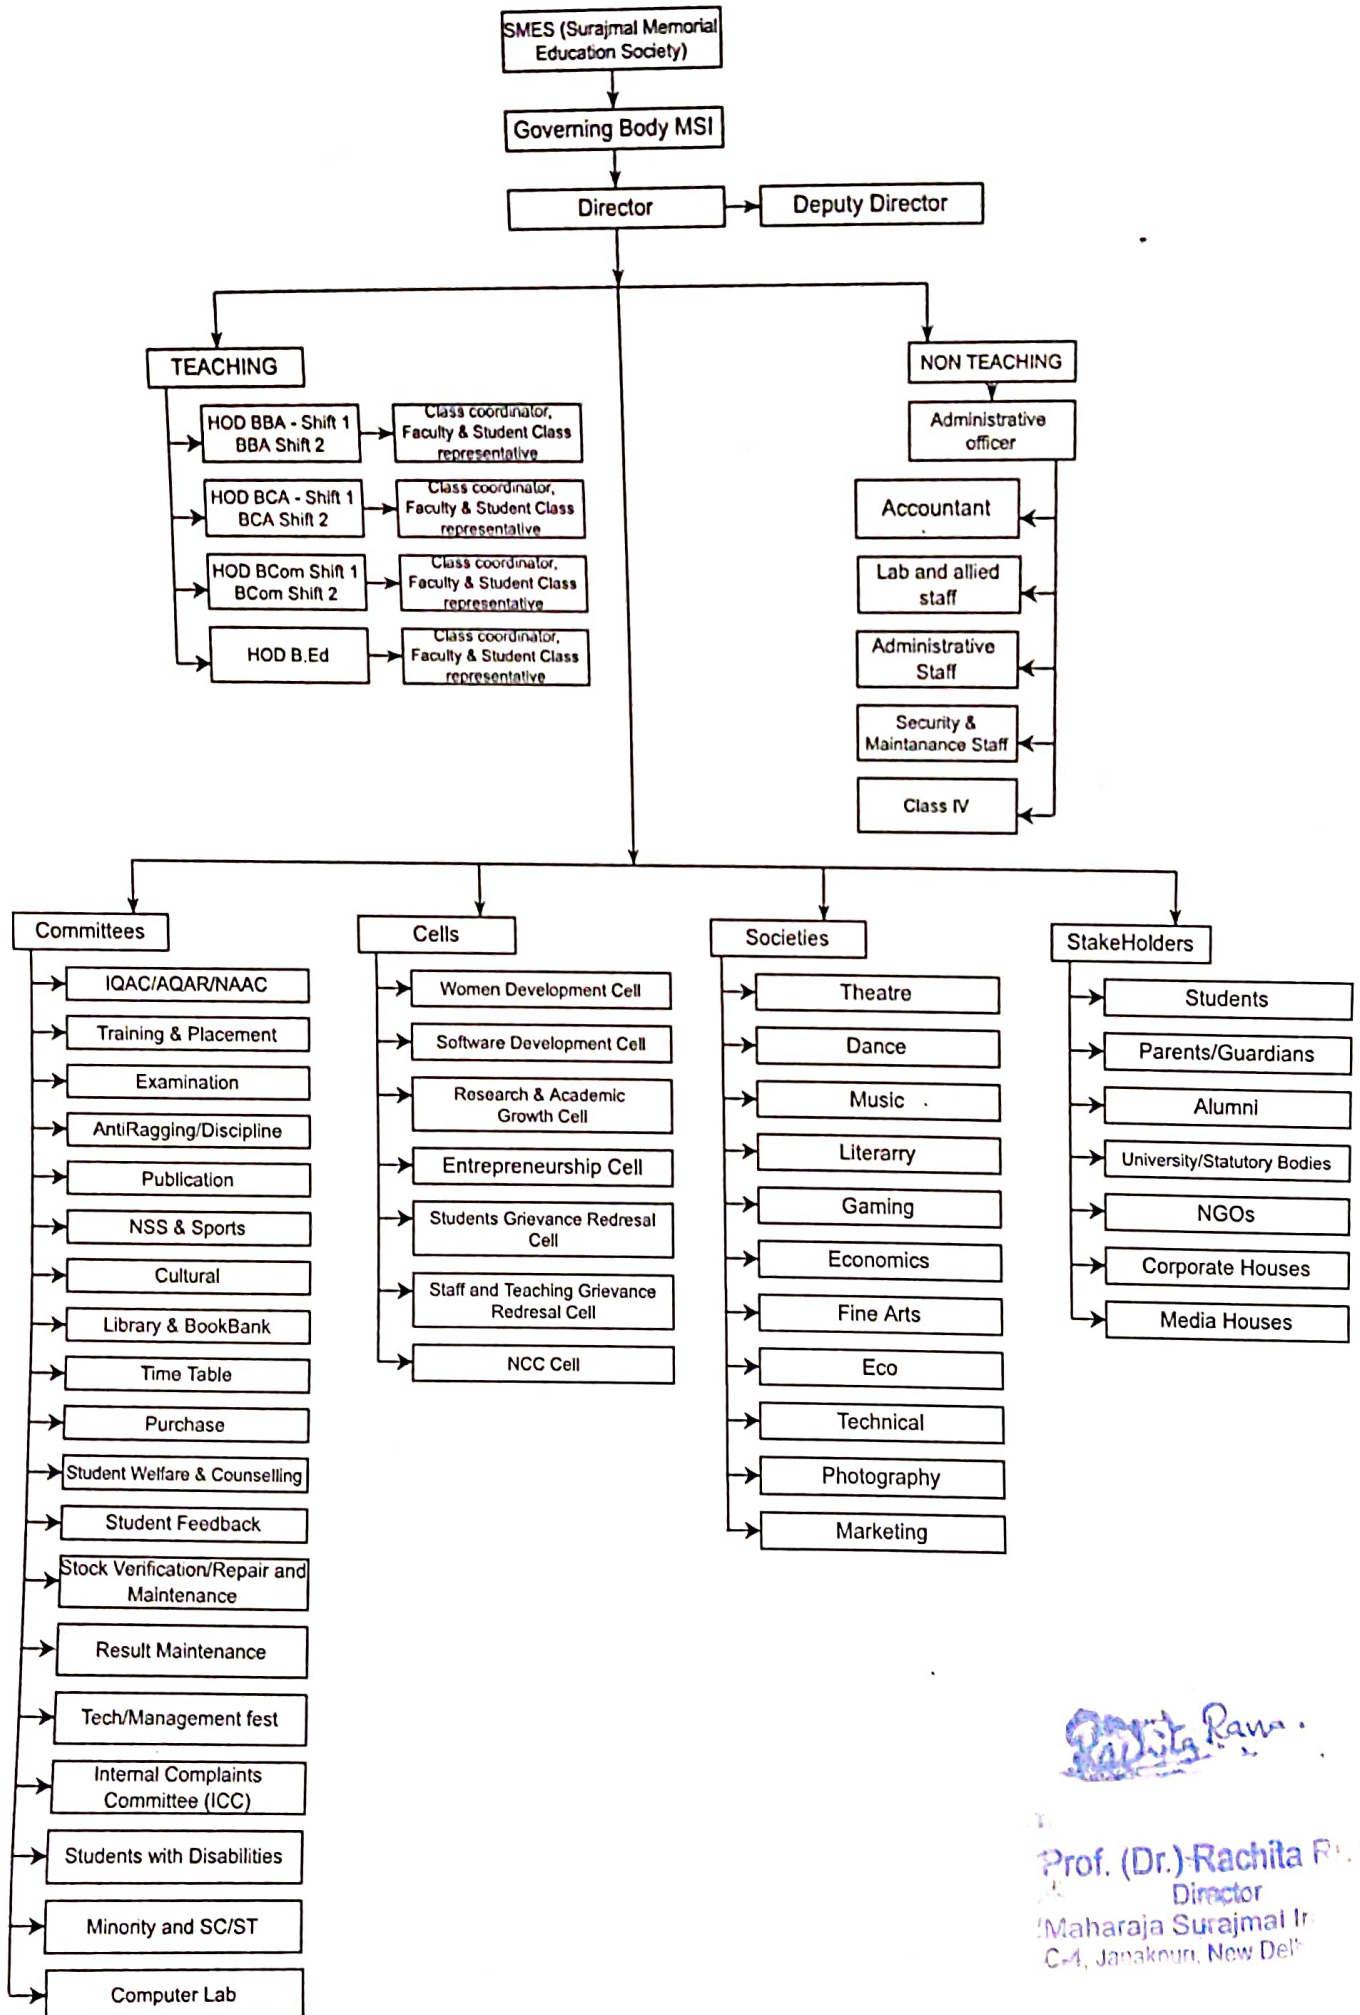

Maharaja Surajmal Institute ORGANOGRAM

Rachita Rawat

Prof. (Dr.) Rachita Rawat
Director
Maharaja Surajmal Institute
C-4, Janakpuri, New Delhi